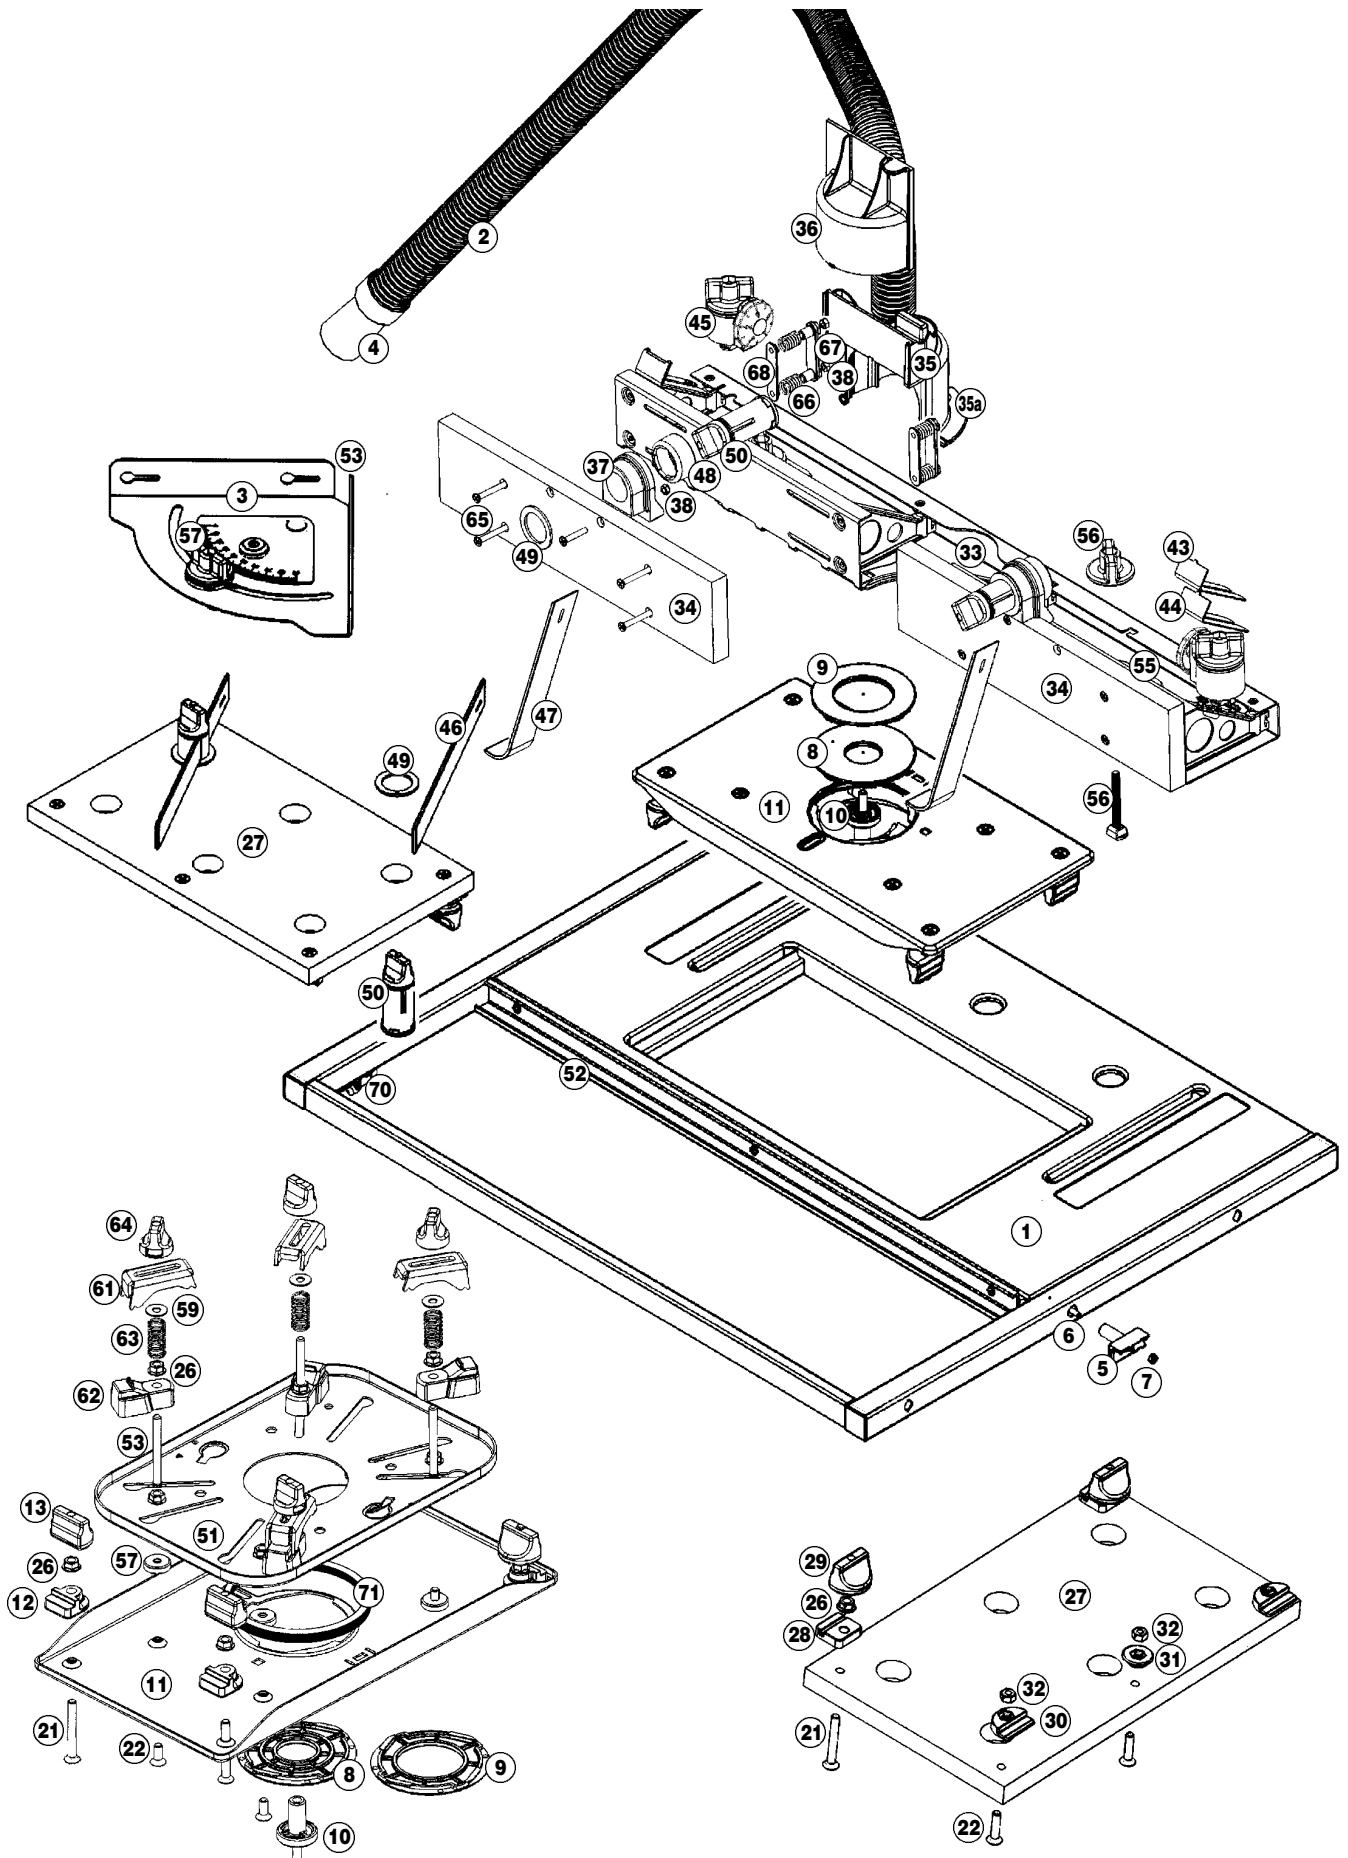

Router Table - RTA300

Supersedes earlier model RTA300 - July 2002

Router Table - RTA300

Supercedes earlier model RTA300 - July 2002

Diag. Ref.	Part No.	Description	Qty Supplied as Spare Part	Comments
-	PUA594	Assembly Instructions	1	
-	PUA477	Product Carton	1	
1	RTA306	Table top	1	
2	CMA034	Vacuum Hose	1	
3	RTA347	Protractor (complete)	1	
4	CMA082	Tapered Hose Adaptor	1	
5,6+7	RTA398	Locking Hook with bolt & nut	1	
8+9	RTA399	Insert Rings (small & large)	1	
10	RTA328	Alignment Tool	1	
11	RTA320	Router Plate	1	
27	RTA343	Sliding Table Insert	1	
33	RTA392	Fence Assembly (excludes MDF faces)	1	
34	RTA373	MDF Fence Face	1	
35	RTA396	Rear Guard Assembly	1	
35a	RTA383	Rear Guard	1	
36	RTA382	Front Guard	1	
37	RTA360	Fence Bracket	1	
43+44	RTA401	Shim set (2 x 1.0mm + 2 x 1.5mm shims)	4	
45	RTA374	Micro Adjuster Assembly	1	
46+47	RTA405	Pressure Finger Set (2 x bent & 2 x straight)	4	
48	RTA363	Spacer	1	
49	RTA366	Plastic washer	1	
50	RTA395	Finger Post Assembly	1	
51	RTA419	Router Sub-plate	1	
52	RTA402	Inner Slider Track with bolts & nuts	1	
53	RTA351	Sandpaper Facing - Protractor	1	
55	RTA378	Fence Bridge	1	
56	RTA403	Fence Clamps - Round Knob & T-bolt (pair)	2	
61	RTA410	Clamp	1	
63	RTA412	Clamp Spring	1	
64	RTA424	Clamp Knob - includes nut	1	
66	RTA420	Fence Spring	1	
70	RTA406	Table Locking Latches (set incl. rivets)	2	
-	RTA394	Plate Clamp Tree (comprises 12, 13 & 71)	1	
-	RTA416	Router Clamp Tree (comprises 57 & 62)	1	
-	RTA391	Slider Tree (comprises 28, 29, 30 & 31)	1	
-	RTA423	Router Clamp Upgrade Kit	1	
-	RTA417	Fence Tree (comprises 67 & 68)	1	
-	RTA425	Fence Upgrade Kit (comprises 65, 66, 67, 68, 38)	1	

Specifications:

Packed weight: 12.3kg **Pack Size:** 725 x 560 x 110mm **Volume:** 0.0447m³

Paint: Epoxy powder coat (oven cured) **Colour:** Telecom Gold & Silver